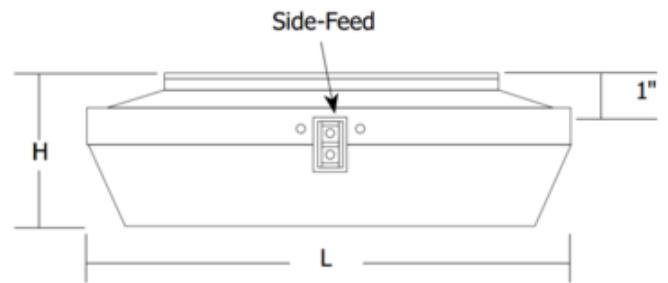

**BRAND** PureEdge Lighting

**DESCRIPTION**

Monorail single feed, 150 watt, 12 volt, surface mount magnetic transformer converts 120 volt input to low-voltage 12 volt output. The decorative surface mount transformer mounts to a standard 4 inch square electrical box with round plaster ring or octagon electrical box (not included). Rail attaches to one or both side-feed contacts using push-in conductive connectors (included). Standard surface mount transformer powers the rail 1 inch from ceiling. Use with 1 inch standoff's. Maximum 150 watt load. LED compatible with 12 volt AC LEDs.

<b>SHADE COLOR</b>	N/A
<b>BODY FINISH</b>	Satin Nickel
<b>WATTAGE</b>	150W
<b>DIMMER</b>	Low Voltage Magnetic
<b>DIMENSIONS</b>	7.47"W x 2.36"H
<b>LAMP</b>	N/A

**Dimensions:**  
7.47"(L) x 2.36"(H)

**SPEC #** EDG48156