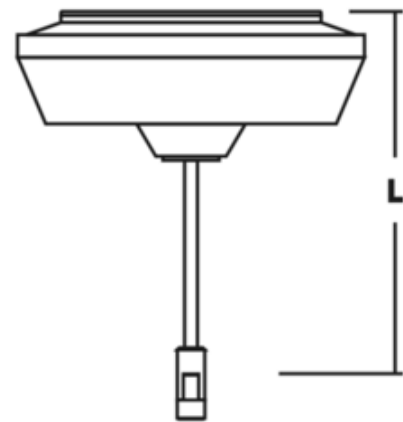

BRAND

PureEdge Lighting

DESCRIPTION

Monorail single feed, 600 watt, 24 volt, extended surface mount magnetic transformer converts 120 volt input to low-voltage 24 volt output. The decorative surface mount transformer mounts to a standard 4 inch square electrical box with round plaster ring or octagon electrical box (not included). Available in 6, 12, 24, 36, 48 and 96 inch heights. Use with corresponding standoff lengths. Maximum 600 watt load.

| | |
|-------------|-------------------------|
| SHADE COLOR | N/A |
| BODY FINISH | Satin Nickel |
| WATTAGE | 600W |
| DIMMER | Low Voltage Magnetic |
| DIMENSIONS | 36"L x 10.31"W x 3.07"H |
| LAMP | N/A |

Dimensions:

- P6** 6"
- P12** 12"
- P24** 24"
- P36** 36"
- P48** 48"
- P96** 96"

SPEC # EDG48243

| COMPANY | PROJECT | FIXTURE TYPE | APPROVED BY | DATE |
|---------|---------|--------------|-------------|------|
| | | | | |