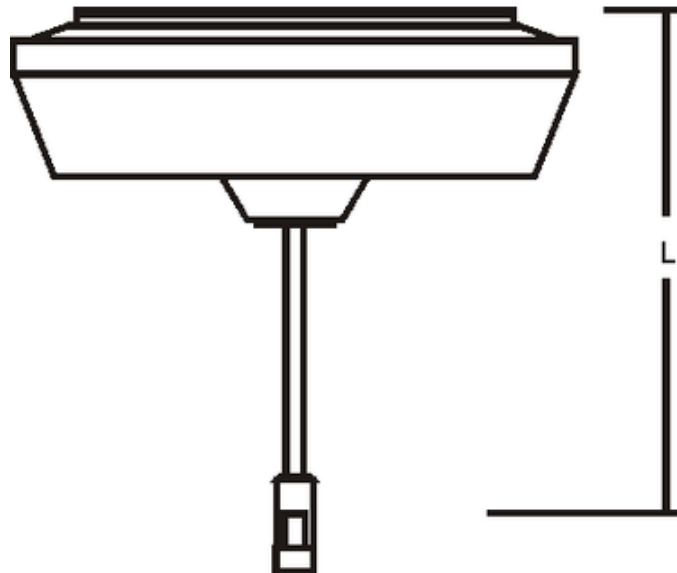

Monorail 600W 24V Extended Surface Mount Transformer

Designer: Gregory Kay

Description:

Monorail single feed, 600 watt, 24 volt, extended surface mount magnetic transformer converts 120 volt input to low-voltage 24 volt output. The decorative surface mount transformer mounts to a standard 4 inch square electrical box with round plaster ring or octagon electrical box (not included). Available in 6, 12, 24, 36, 48 and 96 inch heights. Use with corresponding standoff's. Maximum 600 watt load. Finish available in satin nickel, polished nickel, or antique bronze. ETL listed.

Shown in: Satin Nickel

List Price: \$302.12
Our Price: \$181.27

Shade Color: N/A
Body Finish: Satin Nickel
Lamp: N/A
Wattage: N/A
Dimmer: Low Voltage Magnetic
Dimensions: 36"H

Product Number: EDG48243			
Company:		Fixture Type:	Date: Feb 19, 2018
Project:		Approved By:	