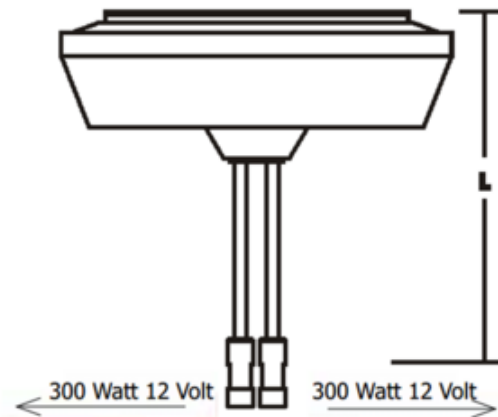

BRAND

PureEdge Lighting

DESCRIPTION

Monorail dual feed, 600 watt, 12 volt, extended surface mount magnetic transformer converts 120 volt input to two low-voltage 12 volt output. The decorative surface mount transformer mounts to a standard 4 inch square electrical box with round plaster ring or octagon electrical box (not included). Available in 6, 12, 24, 36, 48 and 96 inch heights. Use with corresponding standoff lengths. Maximum 2x300 watt loads. LED compatible with 12 volt AC LEDs.

SHADE COLOR	N/A
BODY FINISH	Satin Nickel
WATTAGE	600W
DIMMER	Low Voltage Magnetic
DIMENSIONS	12"L x 10.31"W x 3.07"H
LAMP	N/A

Dimensions:

P6	6"
P12	12"
P24	24"
P36	36"
P48	48"
P96	96"

SPEC # EDG48255

COMPANY	PROJECT	FIXTURE TYPE	APPROVED BY	DATE