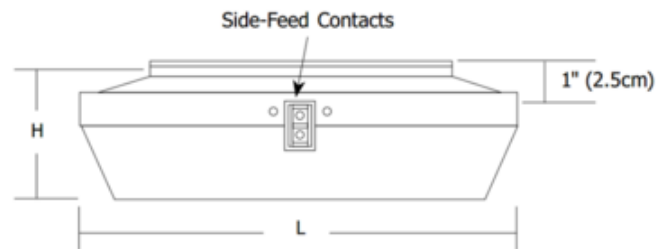

BRAND

PureEdge Lighting

DESCRIPTION

Monorail single feed, 600 watt, 24 volt, surface mount magnetic transformer converts 120 volt input to low-voltage 24 volt output. The decorative surface mount transformer mounts to a standard 4 inch square electrical box with round plaster ring or octagon electrical box (not included). Rail attaches to one or both side-feed contacts using push-in conductive connectors (included). Standard surface mount transformer powers the rail 1 inch from ceiling. Use with 1 inch standoffs. Maximum 600 watt load.

SHADE COLOR	N/A
BODY FINISH	Satin Nickel
WATTAGE	600W
DIMMER	Low Voltage Magnetic
DIMENSIONS	10.31"W x 3.07"H
LAMP	N/A

Dimensions:
10.31"(L) x 3.07"(H)

SPEC # EDG48309

COMPANY	PROJECT	FIXTURE TYPE	APPROVED BY	DATE