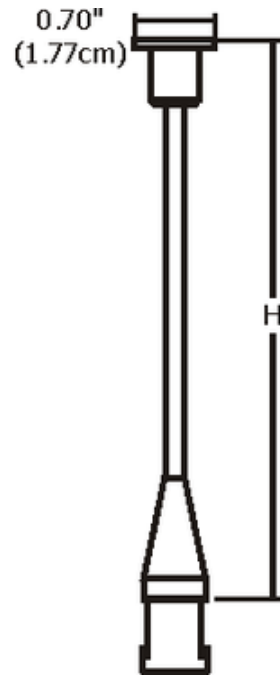

# Monorail Rigid Standoff

**Description:**

Monorail rigid standoff is compatible with various power feed options. Recommended for curved runs or runs with heavier pendants or fixture heads. Available in 1.9, 3, 4, 6, 12, 24, 36, 48, or 96 inch lengths. Place a standoff every 3 feet on the rail system. For best appearance, place a standoff near the end of the run and at every point where joining two pieces of Monorail together. Standoff is field-cutable. Finish available in satin nickel, polished nickel, or antique bronze. ETL listed.

Shown in: Satin Nickel

List Price: \$47.00  
 Our Price: \$37.60

Shade Color: N/A  
 Body Finish: Satin Nickel  
 Lamp: N/A  
 Wattage: N/A  
 Dimmer: N/A  
 Dimensions: 6"L x 0.7"W

|                                 |  |               |                    |
|---------------------------------|--|---------------|--------------------|
| Product Number: <b>EDG48357</b> |  |               |                    |
| Company:                        |  | Fixture Type: | Date: Feb 24, 2018 |
| Project:                        |  | Approved By:  |                    |