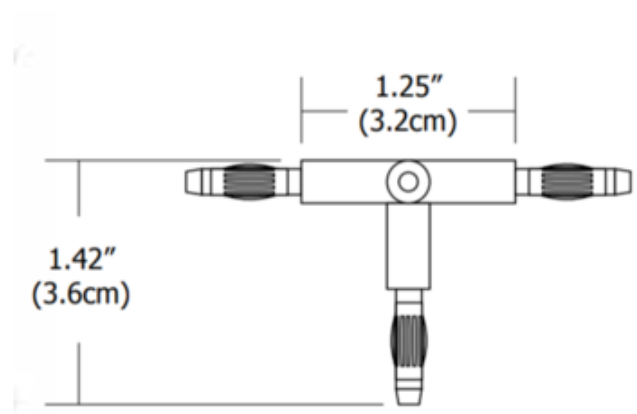

BRAND

PureEdge Lighting

DESCRIPTION

Monorail T conductive connectors physically and electrically joins three Monorail sections at 90 degree angles. Finish available in Satin Nickel, Polished Nickel or Antique Bronze. ETL listed. Sold as a pair.

Shown in: Satin Nickel

SHADE COLOR	N/A
BODY FINISH	Satin Nickel
WATTAGE	N/A
DIMMER	N/A
DIMENSIONS	1.25"L x 1.42"H
LAMP	N/A

SPEC # EDG48421

COMPANY	PROJECT	FIXTURE TYPE	APPROVED BY	DATE