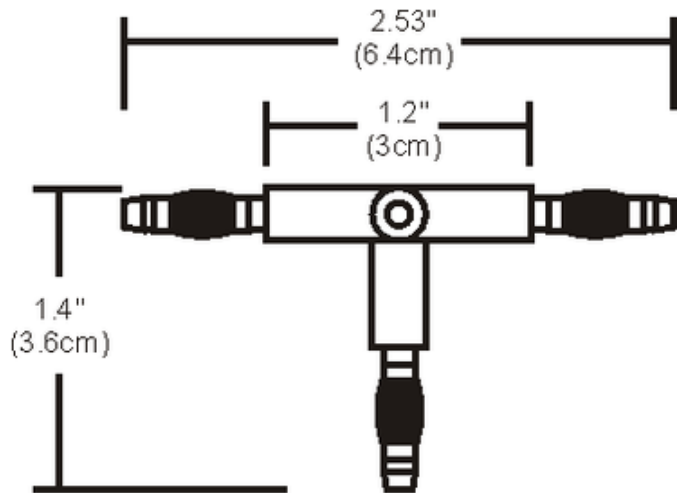

# Monorail T Conductive Connector

**Description:**

Monorail T conductive connectors physically and electrically joins three Monorail sections at 90 degree angles. Sold as a pair. Finish available in satin nickel, polished nickel, or antique bronze. ETL listed.

Shown in: Satin Nickel

List Price: \$80.00  
 Our Price: \$64.00

Shade Color: N/A  
 Body Finish: Satin Nickel  
 Lamp: N/A  
 Wattage: N/A  
 Dimmer: N/A  
 Dimensions: 1.2"L x 1.4"W

Product Number: <b>EDG48421</b>			
Company:		Fixture Type:	Date: Feb 23, 2018
Project:		Approved By:	