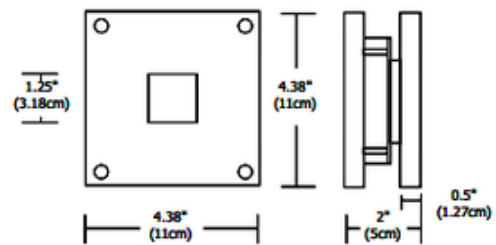

BRAND

Raise Lighting

DESCRIPTION

4x4 Wall/Ceiling mount features an inner white glass diffuser and Satin Aluminum finish. Includes one 20 watt, 12 volt JC G4 bi-pin halogen bulb and an electronic low voltage transformer. General light distribution. Wet location rated for indoor, outdoor or wet locations. ETL listed. ADA compliant when used as a wall sconce. 4.38 inch width x 4.38 inch height x 2 inch depth. Includes a 5 year warranty.

SHADE COLOR	White
BODY FINISH	Satin Aluminum
WATTAGE	20W
DIMMER	Low Voltage Electronic
DIMENSIONS	4.375"W x 4.375"H x 2"D
BULB INCLUDED	
LAMP	1 x JC/G4 (bipin)/20W/12V Halogen

SPEC # RAI48436

COMPANY	PROJECT	FIXTURE TYPE	APPROVED BY	DATE