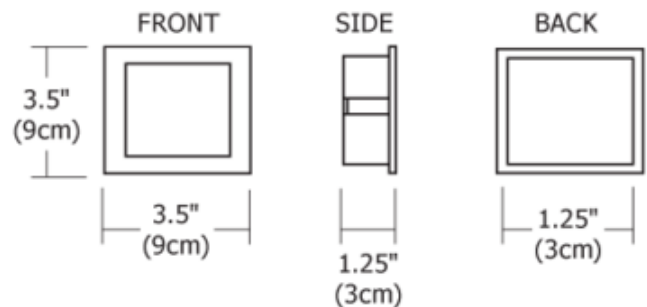

BRAND

PureEdge Lighting

DESCRIPTION

Frame wall / floor recessed 4 pack is perfect for furniture, wall and mirror installations. The fixture features a silver finish with a frost white diffuser. The Frame 4 pack includes the fixtures, new construction housings, plaster screens, electronic transformers and one 20 watt, 12 volt, JC, G4 halogen lamp per fixture. General light distribution. ETL listed.

SHADE COLOR	Frosted
BODY FINISH	Silver
WATTAGE	20W
DIMMER	Standard 120V
DIMENSIONS	3.5"W x 3.5"H x 1.25"D
BULB NOT INCLUDED	
LAMP	1 x JC/G4 (bipin)/20W/12V Halogen

SPEC # EDG48439

COMPANY	PROJECT	FIXTURE TYPE	APPROVED BY	DATE