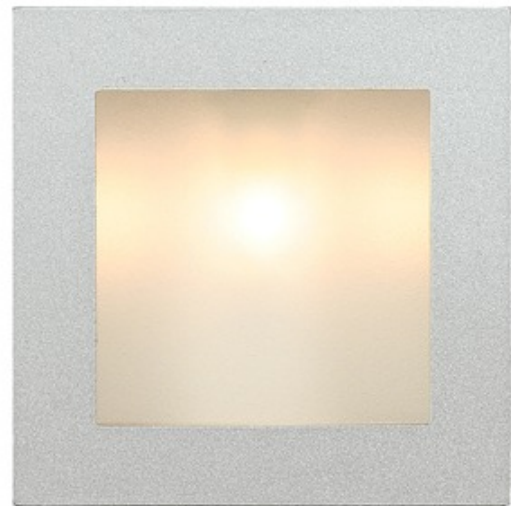

BRAND

PureEdge Lighting

DESCRIPTION

Frame wall / floor recessed 4 pack is perfect for furniture, wall and mirror installations. The fixture features a silver finish with a frost white diffuser. The Frame 4 pack includes the fixtures, new construction housings, plaster screens, electronic transformers and one 20 watt, 12 volt, JC, G4 halogen lamp per fixture. General light distribution. ETL listed.

SHADE COLOR	Frosted
BODY FINISH	Silver
WATTAGE	20W
DIMMER	Standard 120V
DIMENSIONS	3.5"W x 3.5"H x 1.25"D
BULB NOT INCLUDED	
LAMP	1 x JC/G4 (bipin)/20W/12V Halogen

SPEC # EDG48439

COMPANY	PROJECT	FIXTURE TYPE	APPROVED BY	DATE