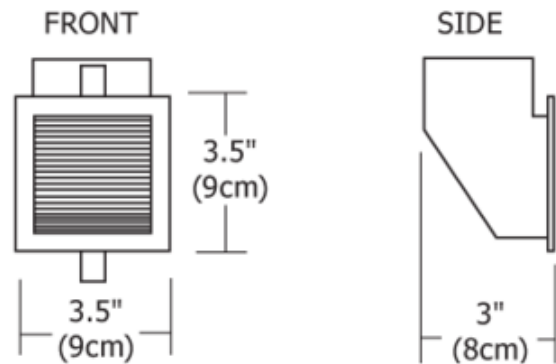

BRAND PureEdge Lighting

DESCRIPTION

Vision 3 square wall recessed fixture is perfect for furniture, and wall applications. The fixture features a scoop reflector and a silver finish. The Vision 3 kit includes the fixture, housing, plaster screen, electronic transformer and one 20 watt, 12 volt, JC G4 halogen lamp. General light distribution. ETL listed.

SHADE COLOR	N/A
BODY FINISH	Satin Aluminum
WATTAGE	20W
DIMMER	Low Voltage Electronic
DIMENSIONS	3.5"W x 3.5"H x 3"D
BULB INCLUDED	
LAMP	1 x JC/G4 (bipin)/20W/12V Halogen

SPEC # EDG48446

COMPANY	PROJECT	FIXTURE TYPE	APPROVED BY	DATE