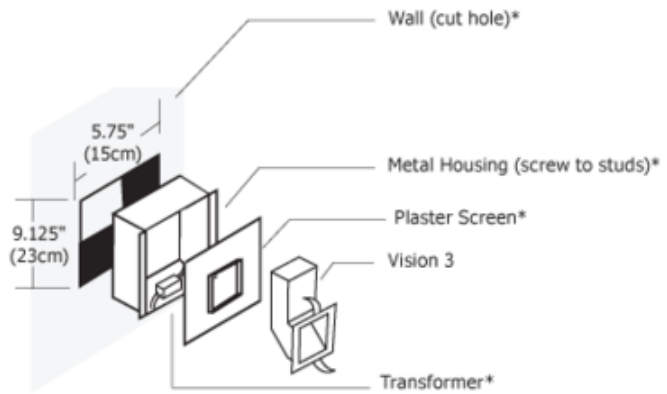

Vision 3 Wall Recessed

Description:

Vision 3 square wall recessed fixture is perfect for furniture, and wall applications. The fixture features a scoop reflector and a silver finish. The Vision 3 kit includes the fixture, housing, plaster screen, electronic transformer and one 20 watt, 12 volt, JC G4 halogen lamp. General light distribution. ETL listed.

Shown in: Satin Aluminum

List Price: \$242.00
 Our Price: \$121.00

Shade Color: N/A
 Body Finish: Satin Aluminum
 Lamp: 1 x JC/G4 (bipin)/20W/12V Halogen
 Wattage: 20W
 Dimmer: Low Voltage Electronic
 Dimensions: 3.5"H x 3.5"W x 3"D