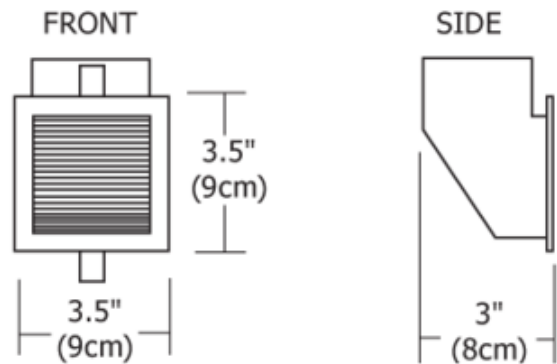

BRAND PureEdge Lighting

DESCRIPTION

Vision 3 square wall recessed fixture is perfect for furniture, and wall applications. The fixture features a scoop reflector and a silver finish. The Vision 3 kit includes the fixture, housing, plaster screen, electronic transformer and one 20 watt, 12 volt, JC G4 halogen lamp. General light distribution. ETL listed.

SHADE COLOR	N/A
BODY FINISH	Satin Aluminum
WATTAGE	20W
DIMMER	Low Voltage Electronic
DIMENSIONS	3.5"W x 3.5"H x 3"D
BULB INCLUDED	
LAMP	1 x JC/G4 (bipin)/20W/12V Halogen

SPEC # EDG48446

COMPANY	PROJECT	FIXTURE TYPE	APPROVED BY	DATE