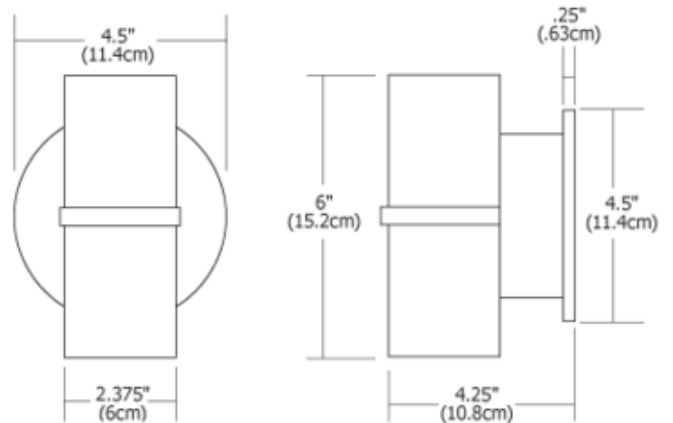

**BRAND**

PureEdge Lighting

**DESCRIPTION**

Alpine wall sconce provides bi-directional upward and downward light distribution with finish in Satin Aluminum. Includes two 20 watt 120 volt GU10 MR16 halogen lamps. ETL listed for indoor and outdoor wet applications.

|                      |  |
|----------------------|--|
| <b>SHADE COLOR</b>   | N/A  |
| <b>BODY FINISH</b>   | Satin Aluminum   |
| <b>WATTAGE</b>       | 40W  |
| <b>DIMMER</b>        | Standard 120V  |
| <b>DIMENSIONS</b>    | 4.5"W x 6"H x 4.25"D                                     |
| <b>BULB INCLUDED</b> |  |
| <b>LAMP</b>          | 2 x MR16/GU10/20W/120V Halogen<br>2 x MR16/GU10/120V LED |