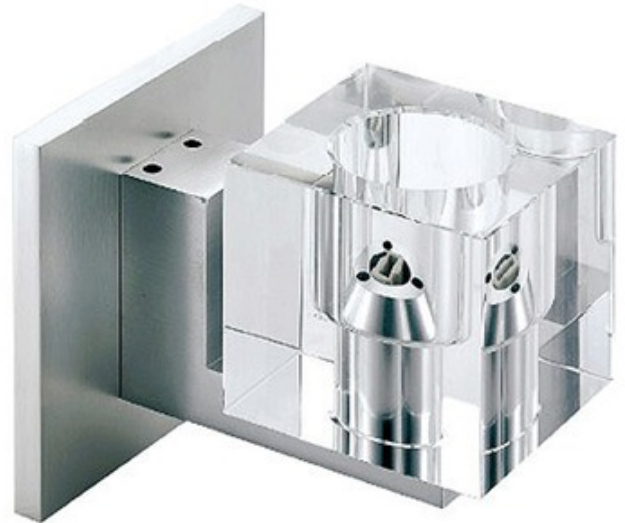

**BRAND**

PureEdge Lighting

**DESCRIPTION**

Square Crystal wall sconce features a crystal diffuser with a satin aluminum finish. One 40 watt, 120 volt, JCD, G9 halogen lamp included. General light distribution.

<b>SHADE COLOR</b>	Crystal
<b>BODY FINISH</b>	Satin Aluminum
<b>WATTAGE</b>	40W
<b>DIMMER</b>	Standard 120V
<b>DIMENSIONS</b>	4.7"W x 4.8"H x 4.25"D
<b>BULB NOT INCLUDED</b>	
<b>LAMP</b>	1 x JCD/G9/40W/120V Halogen