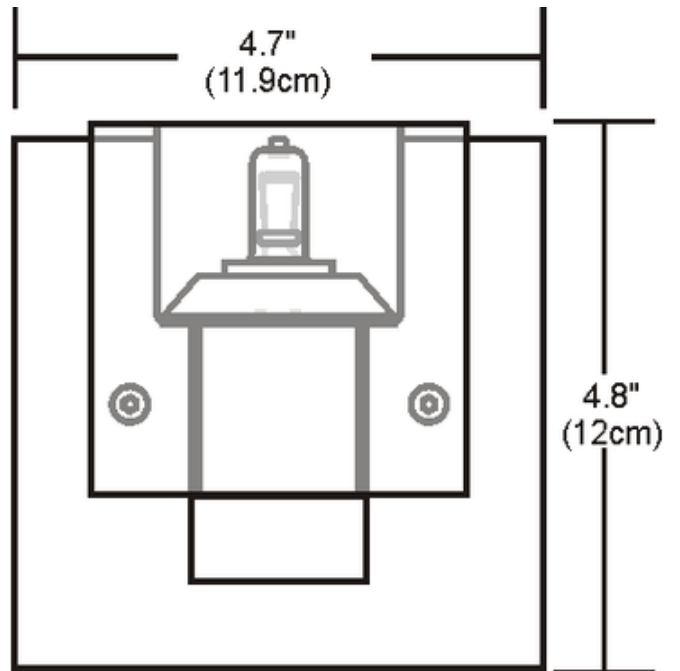

**BRAND**

PureEdge Lighting

**DESCRIPTION**

Square Crystal wall sconce features a crystal diffuser with a satin aluminum finish. One 40 watt, 120 volt, JCD, G9 halogen lamp included. General light distribution.

<b>SHADE COLOR</b>	Crystal
<b>BODY FINISH</b>	Satin Aluminum
<b>WATTAGE</b>	40W
<b>DIMMER</b>	Standard 120V
<b>DIMENSIONS</b>	4.7"W x 4.8"H x 4.25"D
<b>BULB NOT INCLUDED</b>	
<b>LAMP</b>	1 x JCD/G9/40W/120V Halogen

SPEC #

EDG48454

COMPANY

PROJECT

FIXTURE TYPE

APPROVED BY

DATE