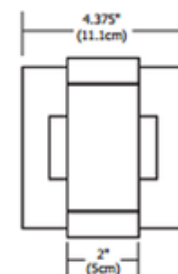

COMPANY	PROJECT	FIXTURE TYPE	APPROVED BY	DATE