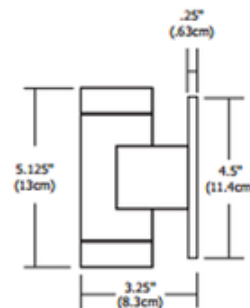

COMPANY	PROJECT	FIXTURE TYPE	APPROVED BY	DATE