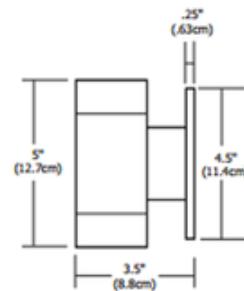

**BRAND**

PureEdge Lighting

**DESCRIPTION**

Taos Round LED Wall Sconce features a cylindrical shape providing bidirectional light above and below the fixture. Finish in Satin Aluminum. Includes 6.52 total watts (led and power supply), 12VAC LED, 3182K color temperature, 84CRI, 24 lumens per watt for a total of 158 lumens. 70 percent lumen maintenance based on 50,000 hours of operation. An electronic 100-240 VAC 50-60 Hz driver is provided which fits easily inside the electrical box. Not dimmable. Rated for indoor, outdoor and wet locations. ETL listed. ADA compliant. 5 inch height x 2.1 inch width x 3.5 inch depth. 4.5 inch diameter canopy. Fixture includes a 5 year warranty.

<b>SHADE COLOR</b>	N/A
<b>BODY FINISH</b>	Satin Aluminum
<b>WATTAGE</b>	6.5W
<b>DIMMER</b>	Not Dimmable
<b>DIMENSIONS</b>	4.5"W x 5"H x 3.5"D
<b>INTEGRATED LED MODULE</b>	
<b>LAMP</b>	2 x LED/3.26W/120V LED