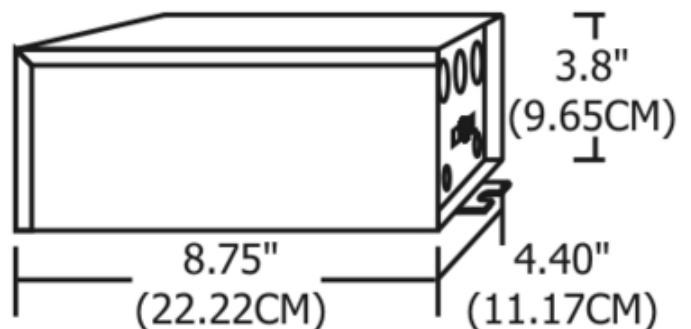

BRAND

PureEdge Lighting

DESCRIPTION

Remote 150 watt, 12 volt, plug-in magnetic transformer converts 120 volt input to low-voltage 12 volt output for powering Monorail systems. Needs to be installed in an accessible location, such as an attic or in a closet. To prevent voltage drop it is best to keep the transformer within 20 feet of the power feed canopy or junction box. Some buzzing may occur at low levels and may be reduced with a de-buzzing coil, sold separately. Is LED compatible with 12 volt AC LED's. ETL listed.

Shown in: Black

SHADE COLOR	N/A
BODY FINISH	Black
WATTAGE	150W
DIMMER	Low Voltage Magnetic
DIMENSIONS	8.75"L x 4.4"W x 3.8"H
BULB NOT INCLUDED	
LAMP	N/A

SPEC # EDG48474

COMPANY	PROJECT	FIXTURE TYPE	APPROVED BY	DATE