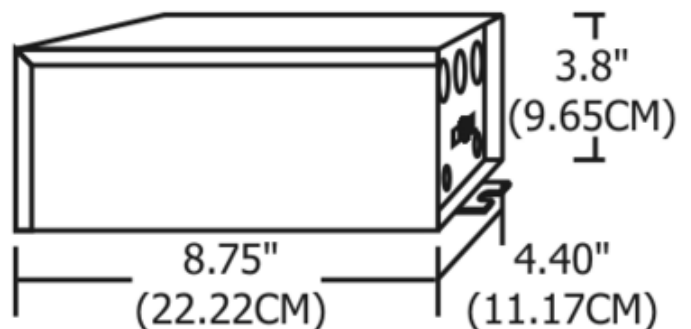

BRAND

PureEdge Lighting

DESCRIPTION

Remote 300 watt, 12 volt, plug-in magnetic transformer converts 120 volt input to low-voltage 12 volt output for powering Monorail systems. Needs to be installed in an accessible location, such as an attic or in a closet. To prevent voltage drop it is best to keep the transformer within 20 feet of the power feed canopy or junction box. Some buzzing may occur at low levels and may be reduced with a de-buzzing coil, sold separately. Is LED compatible with 12 volt AC LED's. ETL listed

Shown in: Black

SHADE COLOR	N/A
BODY FINISH	Black
WATTAGE	300W
DIMMER	Low Voltage Magnetic
DIMENSIONS	8.75"L x 4.4"W x 3.8"H
BULB NOT INCLUDED	
LAMP	N/A

SPEC # EDG48480

COMPANY	PROJECT	FIXTURE TYPE	APPROVED BY	DATE