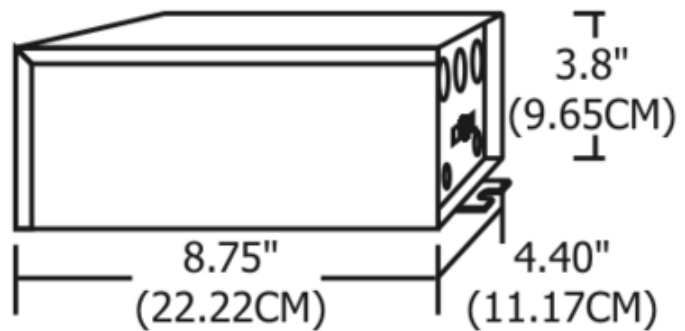

Remote 300W 12V Plug-In Magnetic Transformer

Description:

Remote 300 watt, 12 volt, plug-in magnetic transformer converts 120 volt input to low-voltage 12 volt output for powering Monorail systems. Needs to be installed in an accessible location, such as an attic or in a closet. To prevent voltage drop it is best to keep the transformer within 20 feet of the power feed canopy or junction box. Some buzzing may occur at low levels and may be reduced with a de-buzzing coil, sold separately. Is LED compatible with 12 volt AC LED's. ETL listed

Shown in: Black

List Price: \$366.00
 Our Price: \$292.80

Shade Color: N/A
 Body Finish: Black
 Lamp: 1 x 300W Halogen
 Wattage: 300W
 Dimmer: Low Voltage Magnetic
 Dimensions: 8.75"L x 3.8"H x 4.4"W

Product Number: EDG48480			
Company:		Fixture Type:	Date: Feb 22, 2018
Project:		Approved By:	