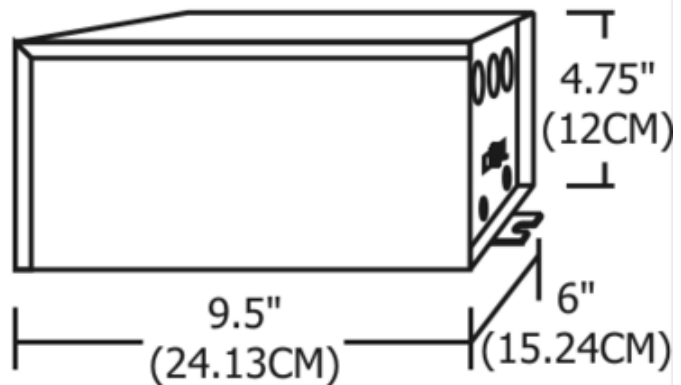

Remote 600W 24V Plug-In Magnetic Transformer

Description:

Remote 600 watt, 24 volt, plug-in magnetic transformer converts 120 volt input to low-voltage 24 volt output for powering Monorail systems. Needs to be installed in an accessible location, such as an attic or in a closet. To prevent voltage drop it is best to keep the transformer within 20 feet of the power feed canopy or junction box. Some buzzing may occur at low levels and may be reduced with a de-buzzing coil, sold separately. ETL listed.

Shown in: Black

List Price: \$503.00
 Our Price: \$402.40

Shade Color: N/A
 Body Finish: Black
 Lamp: 1 x 600W Halogen
 Wattage: 600W
 Dimmer: Low Voltage Magnetic
 Dimensions: 9.5"L x 4.75"H x 6"W

Product Number: EDG48486			
Company:		Fixture Type:	Date: Feb 19, 2018
Project:		Approved By:	