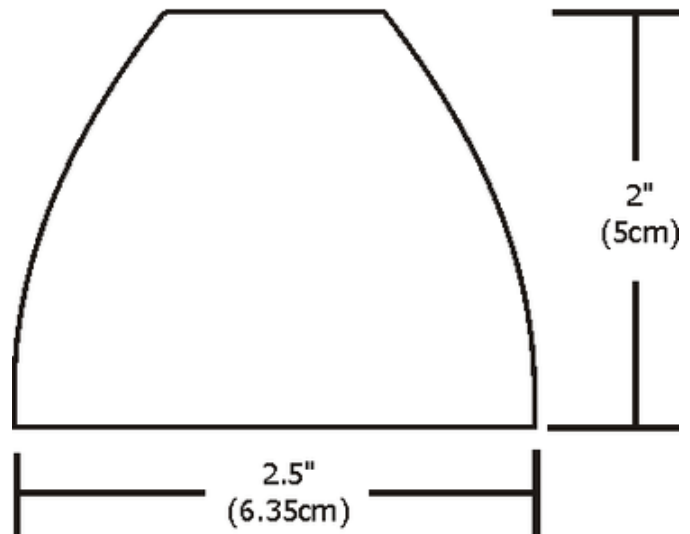

**BRAND**

PureEdge Lighting

**DESCRIPTION**

S1 Little Solid Shade accessory fits on Low Rider or Vespa and holds a single lens or louver, sold separately, using a Snap Louver Lens Holder (included). 12 volt, GU5.3 MR16 lamp up to 50 watts.

SHADE COLOR	N/A
BODY FINISH	Black
WATTAGE	N/A
DIMMER	N/A
DIMENSIONS	2.5"W x 2"H
LAMP	1 x MR16/GU5.3 (bipin)/12V LED

SPEC #

EDG48495

COMPANY

PROJECT

FIXTURE TYPE

APPROVED BY

DATE