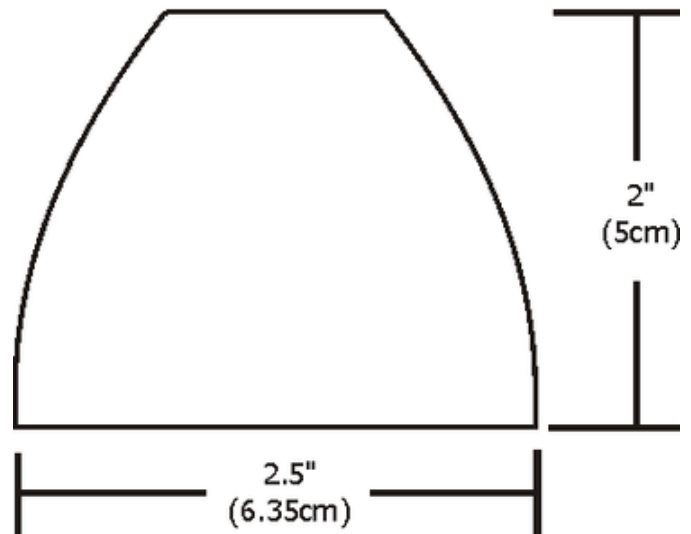

BRAND PureEdge Lighting

DESCRIPTION

S1 Little Solid Shade accessory fits on Low Rider or Vespa and holds a single lens or louver, sold separately, using a Snap Louver Lens Holder (included). 12 volt, GU5.3 MR16 lamp up to 50 watts.

SHADE COLOR	N/A
BODY FINISH	Black
WATTAGE	N/A
DIMMER	N/A
DIMENSIONS	2.5"W x 2"H
LAMP	1 x MR16/GU5.3 (bipin)/12V LED

SPEC # EDG48495

COMPANY	PROJECT	FIXTURE TYPE	APPROVED BY	DATE