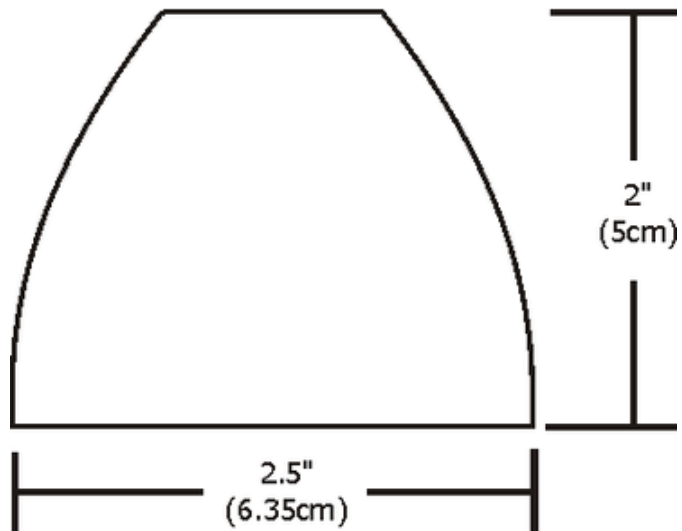

S1 Little Shade Accessory

Description:

S1 Little Shade accessory holds a single lens or louver using a snap louver lens holder (included). Fits on the FJ Low Rider or M Vespa. For use with 50 watt, 12 volt, MR16 lamps. When using the antique bronze finish maximum lamping is a 37 watt, 12 volt, IR MR16 lamp. Finish available in satin nickel, polished nickel, antique bronze, or black.

Shown in: Polished Nickel

List Price: \$57.00
 Our Price: \$45.60

Shade Color: N/A
 Body Finish: Polished Nickel
 Lamp: N/A
 Wattage: N/A
 Dimmer: N/A
 Dimensions: 2"H x 2.5"W

Product Number: EDG48496			
Company:		Fixture Type:	Date: Feb 19, 2018
Project:		Approved By:	