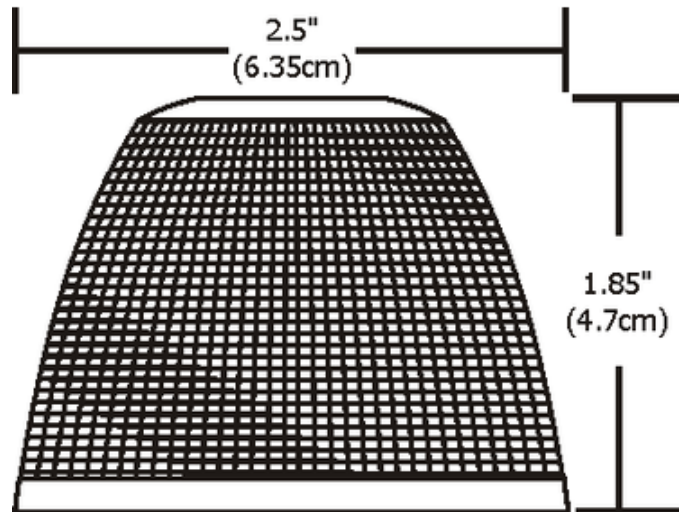

BRAND

PureEdge Lighting

DESCRIPTION

S2 Little Mesh Shade accessory is a small, mesh metal shade that fits on Low Rider or Vespa and holds a single lens or louver using a Snap Louver Lens Holder (included). Low Rider becomes LED compatible using the S2 shade with a 12 volt, GU5.3 MR16 LED lamp. 12 volt, GU5.3 MR16 up to 50 watts.

SHADE COLOR	N/A
BODY FINISH	Black
WATTAGE	N/A
DIMMER	N/A
DIMENSIONS	2.5"W x 1.85"H
LAMP	1 x MR16/GU5.3 (bipin)/12V LED

SPEC #

EDG48501

COMPANY

PROJECT

FIXTURE TYPE

APPROVED BY

DATE