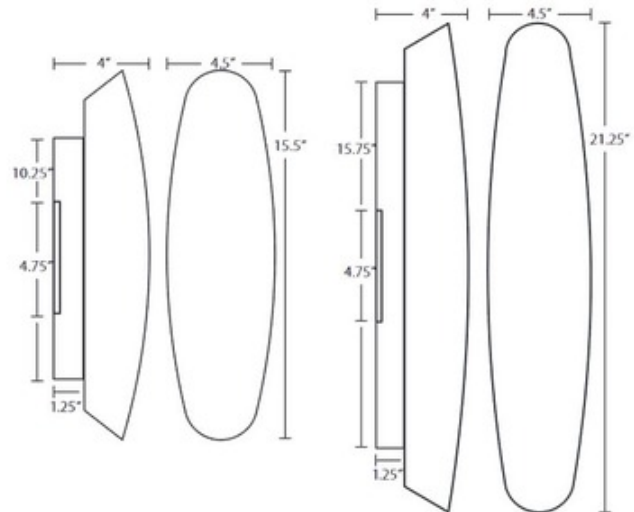

# Aero Wall Light

**Description:**

The Aero Wall Light features Opal Matte glass with a Bronze or Polished Nickel finish. Can be mounted vertically or horizontally. 60 watt, 120 volt A15 Medium base bulbs are required but not included. Small: 4.5 inch width x 15.5 inch height x 4 inch depth. Large: 4.5 inch width x 21.25 inch height x 4 inch depth. ADA compliant. UL listed. Suitable for interior damp locations.

Shown in: Bronze / Opal Matte

List Price: \$264.38  
 Our Price: \$211.50

Shade Color: Opal Matte  
 Body Finish: Bronze  
 Lamp: 2 x A15/Medium (E26)/60W/120V Incandescent  
 Wattage: 120W  
 Dimmer: Incandescent  
 Dimensions: 15.5"H x 4.5"W x 4"D