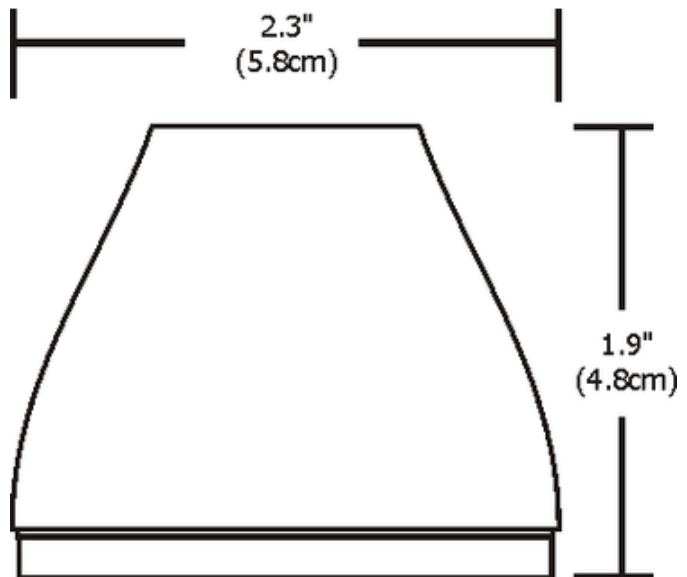

# S3 Round Glass Shade Accessory

**Description:**

S3 Round Glass Shade accessory holds two lens or a combination of a louver and a lens using the attached louver lens holder. Compatible with the FJ Low Rider or M Vespa. For use with 50 watt, 12 volt, GU5.3 MR16 lamps. Finish available in satin nickel, polished nickel, or antique bronze with white frosted or amber glass. 2.3 inch diameter x 1.9 inch height.

Shown in: Polished Nickel / Amber

List Price: \$16.74  
 Our Price: \$10.04

Shade Color: Amber  
 Body Finish: Polished Nickel  
 Lamp: N/A  
 Wattage: N/A  
 Dimmer: N/A  
 Dimensions: 1.9"H x 2.3"W

Product Number: <b>EDG48511</b>			
Company:		Fixture Type:	Date: Feb 23, 2018
Project:		Approved By:	