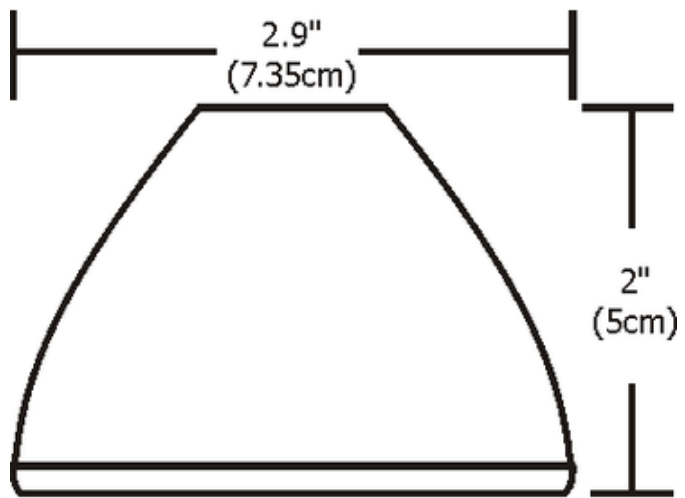

# S5 Big Shade Accessory

**Description:**

S5 Big Shade accessory holds a single lens or louver using a snap louver lens holder (included). Fits on the FJ Low Rider. For use with 50 watt, 12 volt GU5.3 MR16 lamps, sold separately. Finish available in satin nickel, polished nickel, or antique bronze.

Shown in: Polished Nickel

List Price: \$12.34  
 Our Price: \$7.40

Shade Color: N/A  
 Body Finish: Polished Nickel  
 Lamp: N/A  
 Wattage: N/A  
 Dimmer: N/A  
 Dimensions: 2"H x 2.9"W

Product Number: <b>EDG48527</b>			
Company:		Fixture Type:	Date: Feb 25, 2018
Project:		Approved By:	