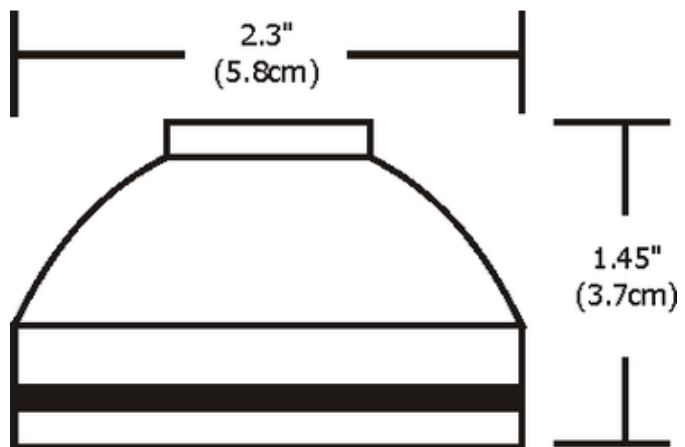

# S6 Round Shade Accessory

**Description:**

S6 Round Shade accessory holds two lenses or a combination of a louver and a lens using the attached louver lens holder. For use with up to 37 watt, 12 volt IR MR16 lamp. Finish available in Satin Nickel, Polished Nickel, Antique Bronze, or Black. ETL listed.

Shown in: Polished Nickel

List Price: \$20.56  
 Our Price: \$12.34

Shade Color: N/A  
 Body Finish: Polished Nickel  
 Lamp: N/A  
 Wattage: N/A  
 Dimmer: N/A  
 Dimensions: 1.45"H x 2.3"W

Product Number: <b>EDG48539</b>			
Company:		Fixture Type:	Date: Feb 17, 2018
Project:		Approved By:	