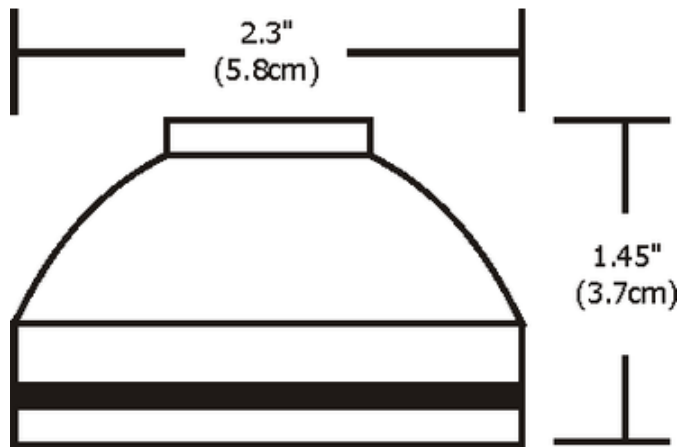

S6 Round Shade Accessory

Description:

S6 Round Shade accessory holds two lenses or a combination of a louver and a lens using the attached louver lens holder. For use with up to 37 watt, 12 volt IR MR16 lamp. Finish available in Satin Nickel, Polished Nickel, Antique Bronze, or Black. ETL listed.

Shown in: Satin Nickel

List Price: \$20.27
 Our Price: \$12.16

Shade Color: N/A
 Body Finish: Satin Nickel
 Lamp: N/A
 Wattage: N/A
 Dimmer: N/A
 Dimensions: 1.45"H x 2.3"W

Product Number: EDG48540			
Company:		Fixture Type:	Date: Feb 19, 2018
Project:		Approved By:	