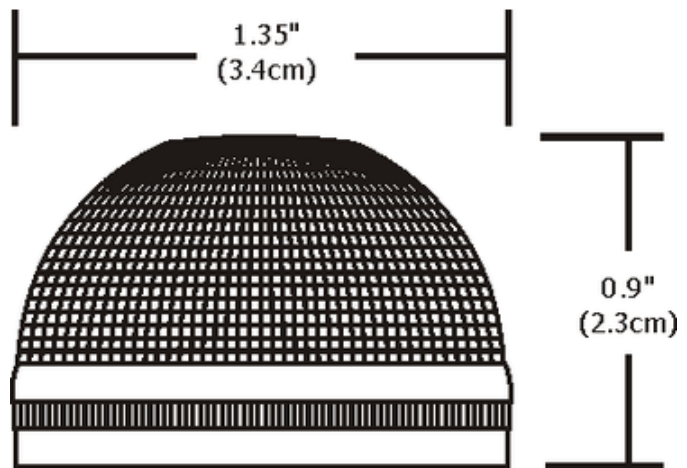

# S7 Round Mesh Shade Accessory

**Description:**

S7 Round Mesh Shade accessory holds two lenses or a combination of a louver and a lens using the attached louver lens holder. For use with up to 75 watt, 12 volt GU5.3 MR16 lamp. Finish available in Polished Nickel, Antique Bronze or Black. ETL listed.

Shown in: Polished Nickel

List Price: \$57.00  
 Our Price: \$45.60

Shade Color: N/A  
 Body Finish: Polished Nickel  
 Lamp: N/A  
 Wattage: N/A  
 Dimmer: N/A  
 Dimensions: 0.9"H x 1.35"W

Product Number: <b>EDG48546</b>			
Company:		Fixture Type:	Date: Feb 25, 2018
Project:		Approved By:	