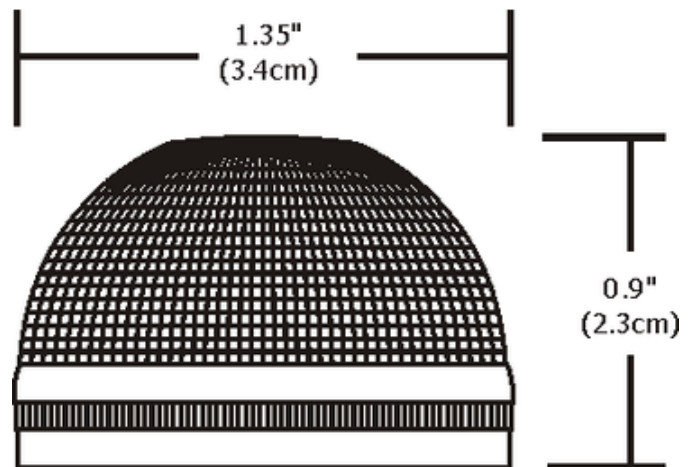

BRAND

PureEdge Lighting

DESCRIPTION

The S7 Round Mesh Shade accessory fits on Chopper and Vespa and holds two lenses or a combination of a louver and a lens using the included louver lens holder. 12 volt, GU5.3 MR16 lamp up to 75 watts. Note: Limited quantities available.

Shown in: Black

| | |
|-------------|--------------------------------|
| SHADE COLOR | N/A |
| BODY FINISH | Black |
| WATTAGE | N/A |
| DIMMER | N/A |
| DIMENSIONS | 1.35"W x 0.9"H |
| LAMP | 1 x MR16/GU5.3 (bipin)/12V LED |