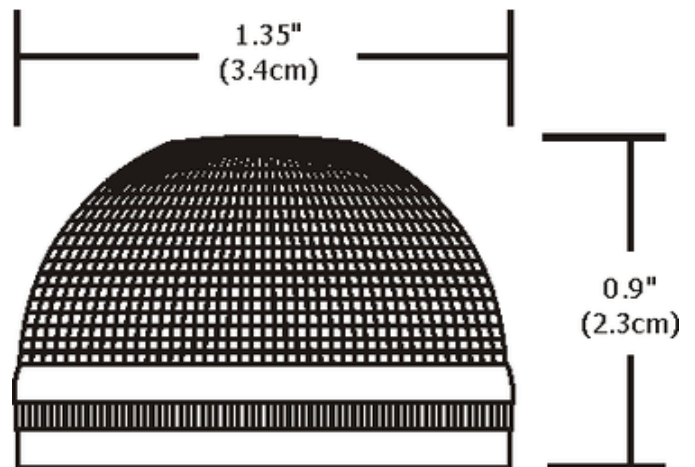

BRAND

PureEdge Lighting

DESCRIPTION

The S7 Round Mesh Shade accessory fits on Chopper and Vespa and holds two lenses or a combination of a louver and a lens using the included louver lens holder. 12 volt, GU5.3 MR16 lamp up to 75 watts. Note: Limited quantities available.

Shown in: Black

SHADE COLOR	N/A
BODY FINISH	Black
WATTAGE	N/A
DIMMER	N/A
DIMENSIONS	1.35"W x 0.9"H
LAMP	1 x MR16/GU5.3 (bipin)/12V LED

SPEC #

EDG48547

COMPANY

PROJECT

FIXTURE TYPE

APPROVED BY