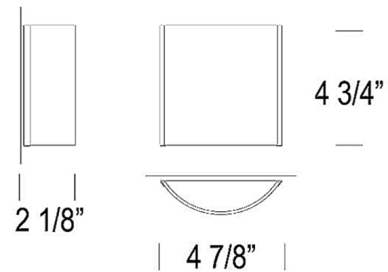

Lightology

lightology.com
866-954-4489
05-24-26

Project: _____

Company: _____

Location: _____ Fixture Type: _____

SPEC #: **LEU48558**

Approved On: _____ Approved By: _____

AA Wall Sconce - Discontinued Model

By Leucos

Description

The AA Wall Sconce was designed by Leucos Design Lab to be small-scale but still have an elegant impact. The AA is made of a white glass diffuser handblown in Italy with brushed metal details and provides beautiful diffused illumination. AA looks great when used in multiples. ETL Listed. ADA compliant.

Specifications

COLOR . . . . . White
BODY FINISH . . . . . Brushed Steel
WATTAGE 75W
DIMMER . . . . . Standard 120V
DIMENSIONS . . . . . 4.875"W x 4.75"H x 2.125"D
BULB NOT INCLUDED . . . . . 1 x JCD/G9/75W/120V Halogen
COUNTRY OF ORIGIN . . . . . Italy

Notes: