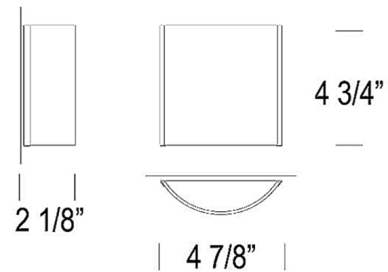

Specifications

COLOR White
BODY FINISH Brushed Steel
WATTAGE 75W
DIMMER Standard 120V
DIMENSIONS 4.875"W x 4.75"H x 2.125"D
BULB NOT INCLUDED 1 x JCD/G9/75W/120V Halogen
COUNTRY OF ORIGIN Italy

Notes: