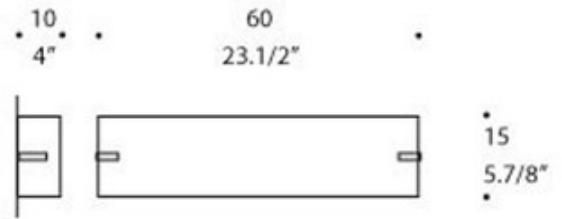

BRAND

Leucos

DESCRIPTION

Belt wall sconce features a curved satin white linear glass diffuser with clasps in a polished chrome finish. Glass panels enclose top and bottom of fixture. Two 24 watt, 120 volt, T5 2G11 base fluorescent lamps not included. General light distribution. c/UL listed. ADA compliant. 21.5W X 5.88H X 4 inch depth.

SHADE COLOR	Satin White
BODY FINISH	Polished Chrome
WATTAGE	48W
DIMMER	N/A
DIMENSIONS	23.5"W x 5.88"H x 4"D
BULB NOT INCLUDED	
LAMP	2 x T5/2G11/24W/120V Compact Fluorescent

SPEC #

LEU48614

COMPANY

PROJECT