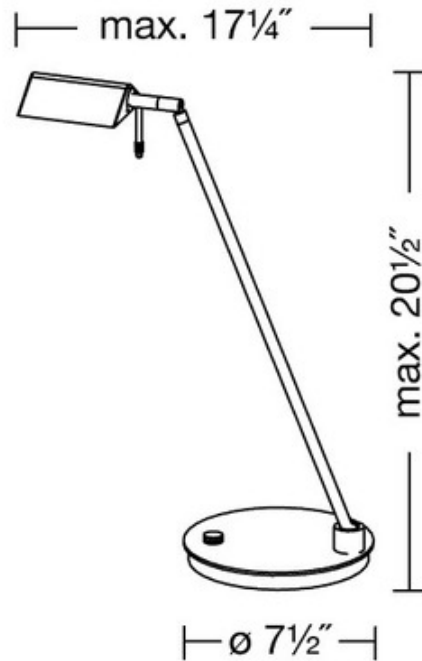

BRAND

Holtkoetter

DESCRIPTION

Bernie Desk Lamp is available in Hand Brushed Oiled Bronze or Satin Nickel with a matching metal shade. One 50 watt 12 volt JC GY6.35 base halogen bulb is included. Features full-range dimmer on base of lamp. 17.25 inch arm extension. 7.5 inch diameter base x 20.5 inches high.

SHADE COLOR	N/A
BODY FINISH	Satin Nickel
WATTAGE	50W
DIMMER	Included
DIMENSIONS	7.25"W x 20.5"H x 17.25"D
BULB INCLUDED	
LAMP	1 x JC/GY6.35 (bipin)/50W/12V Halogen

SPEC # HLK48616

COMPANY	PROJECT	FIXTURE TYPE	APPROVED BY	DATE