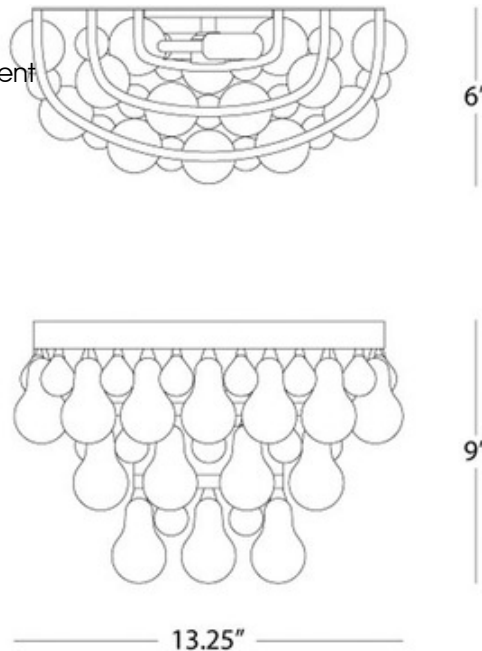

Bling Wall Light

Description:

The Bling Wall Light features Crystal drops with an Antique Brass, Polished Nickel, or Deep Bronze Patina finish. Two 60 watt max 120 volt G16.5 candelabra base bulbs are required, but not included. 13.25 inch width x 9 inch height x 6 inch depth. UL listed.

Shown in: Polished Nickel / Crystal

List Price: \$513.19
 Our Price: \$410.55

Shade Color: Crystal
 Body Finish: Polished Nickel
 Lamp: 2 x G16.5/Candelabra (E12)/60W/120V Incandescent
 Wattage: 120W
 Dimmer: Incandescent
 Dimensions: 9"H x 13.25"W x 6"D