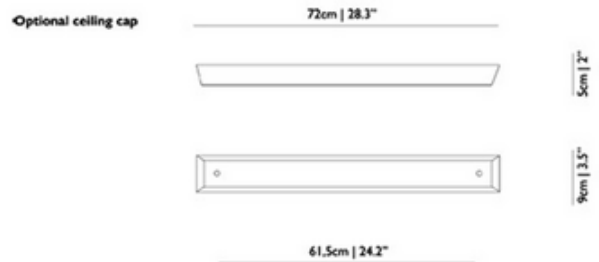

DESIGNER

Marcel Wanders

BRAND

Moooi

DESCRIPTION

Optional ceiling cap in white for Long Light and Oval Light suspension. 28.3 inch length x 3.5 inch width x 2 inch depth.

SHADE COLOR	White
BODY FINISH	N/A
WATTAGE	N/A
DIMMER	N/A
DIMENSIONS	28.3"L x 3.5"W x 2"H
LAMP	N/A

SPEC # MOO48672

COMPANY

PROJECT

FIXTURE TYPE

APPROVED BY

DATE