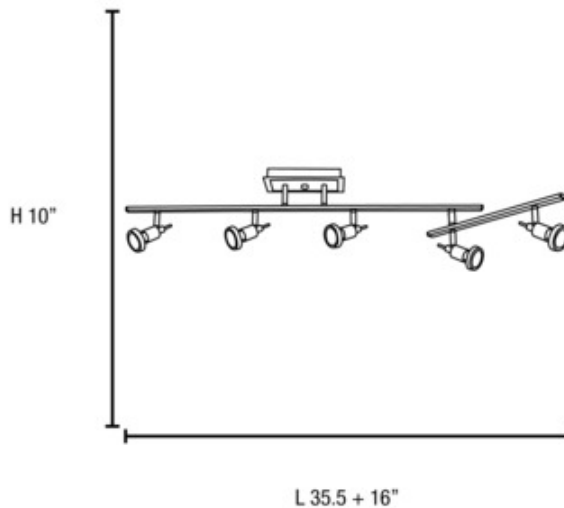

# Viper Spotlight Semi Flush Ceiling Light

**Description:**

Viper Spotlight Semi Flush Ceiling Light features five adjustable heads in Brushed Steel. Two lamping options. LED: Five 5 watt 120 volt MR16 GU10 base LED bulbs are included. HAL: Five 35 watt 120 volt MR16 GU10 base halogen bulbs are included. 51.5 inch width x 10 inch height. ETL listed.

Shown in: Brushed Steel

List Price: \$237.50  
 Our Price: \$190.00

Shade Color: N/A  
 Body Finish: Brushed Steel  
 Lamp: 5 x MR16/GU10/35W/120V Halogen  
       5 x MR16/GU10/120V LED  
 Wattage: 175W  
 Dimmer: Incandescent  
 Dimensions: 10"H x 51.5"W