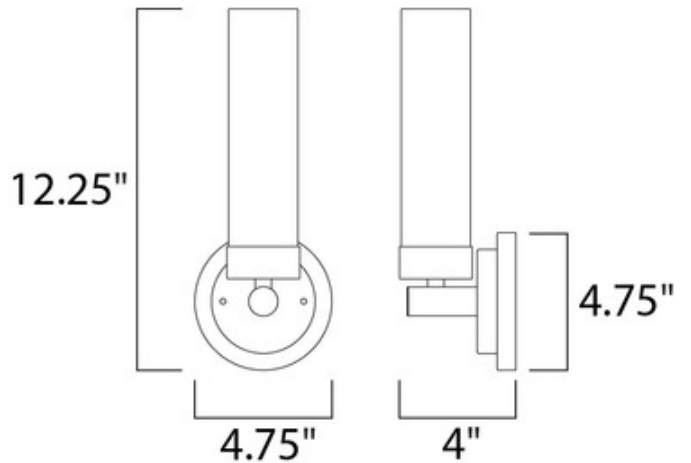

**BRAND**

Et2

**DESCRIPTION**

Cilandro 1 Light Wall Light features White glass diffuser and Satin Nickel finish. One 60 watt 120 watt T10 incandescent bulb is included. 4.75 inch width x 12.25 inch height x 4 inch depth. ADA compliant.

<b>SHADE COLOR</b>	Matte White
<b>BODY FINISH</b>	Satin Nickel
<b>WATTAGE</b>	60W
<b>DIMMER</b>	Standard 120V
<b>DIMENSIONS</b>	4.75"W x 12.25"H x 4"D
<b>BULB INCLUDED</b>	
<b>LAMP</b>	1 x T10/Medium (E26)/60W/120V Incandescent