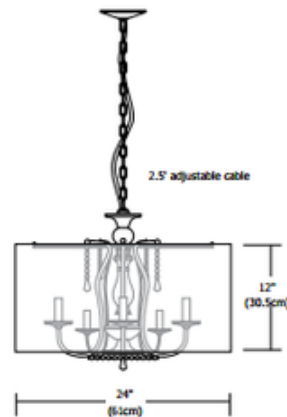

Crystal Union Chandelier

Description:

Crystal Union Chandelier features a patterned ivory silk shade with crystal accents and chrome finish. Includes six 60 watt, 120 volt, B10 candelabra base incandescent lamps. General light distribution. ETL listed. 24 inch diameter x 12 inch height shade x 48 inch overall height.

Shown in: Chrome / Ivory

List Price: \$400.50
 Our Price: \$240.30

Shade Color: Ivory
 Body Finish: Chrome
 Lamp: 6 x B10/Candelabra (E12)/60W/120V Incandescent
 6 x B10/Candelabra (E12)/120V LED
 Wattage: 360W
 Dimmer: Incandescent
 Dimensions: 48"L x 12"H x 24"W