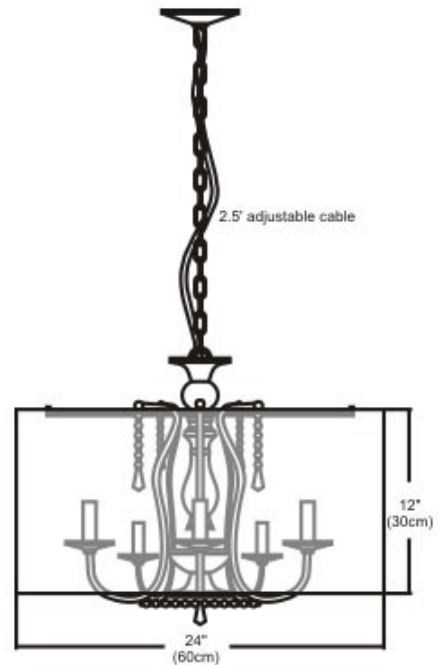

COMPANY

PROJECT

FIXTURE TYPE

APPROVED BY

DATE