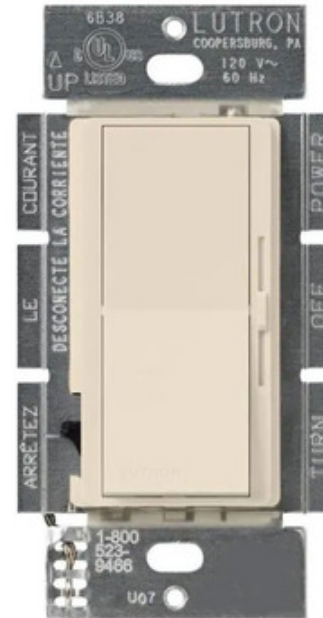

BRAND

Lutron

DESCRIPTION

Diva Single Pole 1000W Incandescent Dimmer features a large paddle switch and linear-slide dimmer that can be preset. Includes built-in soft glow nightlight which is best seen on light colored finishes. For use with 120 volt incandescent and halogen lamps only. Note: Claro designer style wall plates sold separately.

SHADE COLOR	N/A
BODY FINISH	Gloss Almond
WATTAGE	1000W
DIMMER	Standard 120V
DIMENSIONS	1.6"W x 4.2"H
LAMP	N/A

SPEC # LUT48763

COMPANY	PROJECT	FIXTURE TYPE	APPROVED BY	DATE