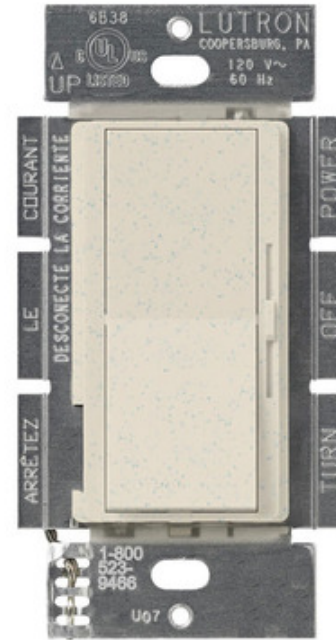

BRAND

Lutron

DESCRIPTION

Diva 3-Way Incandescent Dimmer features a large paddle switch and linear-slide dimmer that can be preset. Includes built-in soft glow nightlight which is best seen on light colored finishes. For use with 120 volt incandescent and halogen lamps only. Claro designer style wall plates sold separately.

SHADE COLOR	N/A
BODY FINISH	Satin Limestone
WATTAGE	600W
DIMMER	Standard 120V
DIMENSIONS	2.94"W x 4.69"H x 1.31"D
LAMP	N/A

SPEC # LUT48793

COMPANY	PROJECT	FIXTURE TYPE	APPROVED BY	DATE