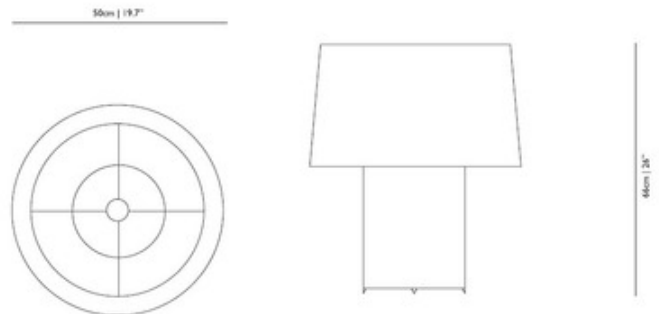

DESIGNER

Marcel Wanders

BRAND

Moooi

DESCRIPTION

Double round table features a pvc/cotton laminate covering a metal frame. Available in White. Made in the Netherlands by Marcel Wanders. UL listed.

| | |
|----------------------|---|
| SHADE COLOR | White |
| BODY FINISH | N/A |
| WATTAGE | 60W |
| DIMMER | Standard 120V |
| DIMENSIONS | 19.7"W x 26"H |
| BULB INCLUDED | |
| LAMP | 1 x A19/Medium (E26)/60W/120V Incandescent 1 x A19/Medium (E26)/120V LED |