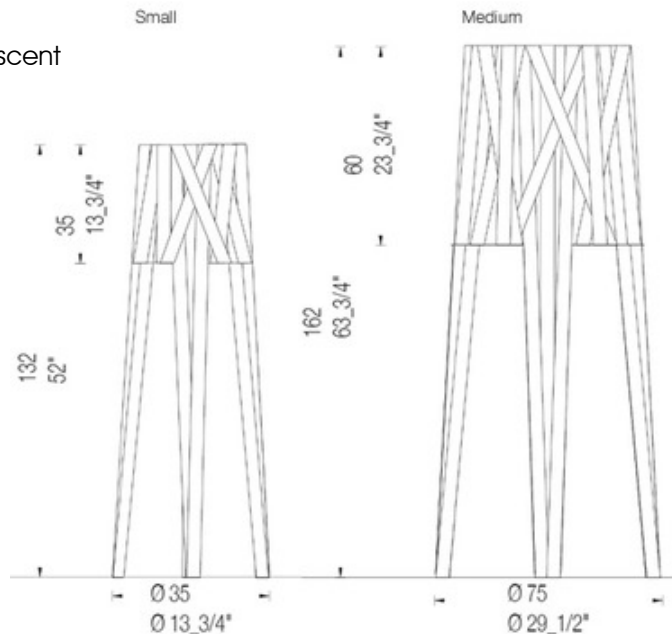

Dress Floor Lamp

CE

Designer: Jehs + Laub

Description:

The Dress Floor Lamp features satin ribbons which envelop a delicate black metal frame. Available in two sizes with Red, Black, Cream, White, or Turquoise ribbon. 150 watt max 120 volt medium base bulbs are required, but not included. Small: 13.75 diameter x 52 inch height. Medium: 29.5 inch diameter x 63.75 inch height. CE listed.

Shown in: Black / Cream

List Price: \$2945.25
Our Price: \$2094.40

Shade Color: Cream
Body Finish: Black
Lamp: 3 x A19/Medium (E26)/150W/120V Incandescent
 3 x A19/Medium (E26)/120V LED
Wattage: 450W
Dimmer: Incandescent
Dimensions: 63.75"H x 29.5"W