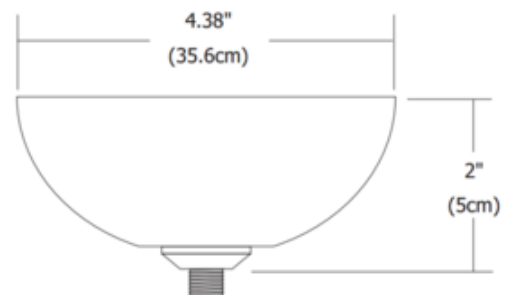

BRAND

PureEdge Lighting

DESCRIPTION

Surface Mount 4 Inch Round Dome Fast Jack Canopy mounts to a standard 4 inch electrical box with plaster ring or to an octagon box. Finish available in Satin Nickel, Antique Bronze or White. Includes a 12 volt electronic transformer which fits inside the canopy. Maximum load is 12 volt, 75 watts. Dimmable with electronic low voltage dimmer, sold separately. Note: Limited quantities available.

SHADE COLOR	N/A
BODY FINISH	Polished Nickel
WATTAGE	75W
DIMMER	Low Voltage Electronic
DIMENSIONS	4.38"W x 2"H
BULB NOT INCLUDED	
LAMP	1 x 75W Halogen

SPEC # EDG48932

COMPANY	PROJECT	FIXTURE TYPE	APPROVED BY	DATE