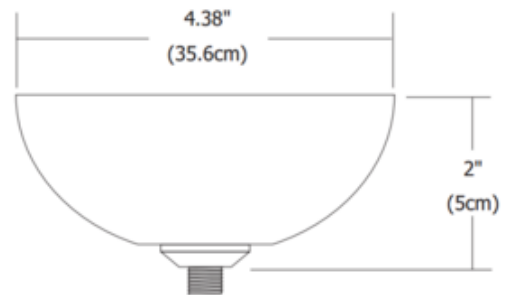

BRAND

PureEdge Lighting

DESCRIPTION

Surface Mount 4 Inch Round Dome Fast Jack Canopy mounts to a standard 4 inch electrical box with plaster ring or to an octagon box. Finish available in Satin Nickel, Antique Bronze or White. Includes a 12 volt electronic transformer which fits inside the canopy. Maximum load is 12 volt, 75 watts. Dimmable with electronic low voltage dimmer, sold separately. Note: Limited quantities available.

SHADE COLOR	N/A
BODY FINISH	Satin Nickel
WATTAGE	75W
DIMMER	Low Voltage Electronic
DIMENSIONS	4.38"W x 2"H
BULB NOT INCLUDED	
LAMP	1 x 75W Halogen

SPEC # EDG48933

COMPANY	PROJECT	FIXTURE TYPE	APPROVED BY	DATE