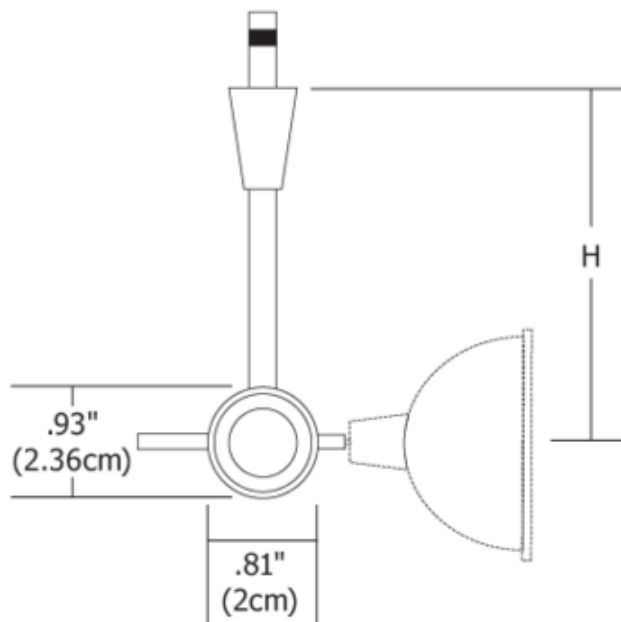

BRAND

PureEdge Lighting

DESCRIPTION

Fast Jack Chopper fixture head with LH16 louver lens holder features a cylindrical socket on a rigid stem. Head rotates 360 degrees and tilts 270 degrees. Available in a 1 inch stem length in Polished Nickel with matching accessory finish. Mounts to 1-circuit Monorail, 2 circuit Monorail, or Fast Jack canopy, sold separately. Includes Fast Jack connector. One 12 volt, 75 watt GU5.3 MR16 halogen lamp or LED equivalent is required, but not included. Fast Jack canopy required if used as a monopoint, sold separately. Optional optical accessories sold separately. Image shown in Antique Bronze finish.

SHADE COLOR		N/A
BODY FINISH	Antique Bronze / Antique Bronze	
WATTAGE		75W
DIMMER		Dimmable
DIMENSIONS		1"L x 0.93"H x 0.81"D
BULB NOT INCLUDED		
LAMP	1 x MR16/GU5.3 (bipin)/75W/12V Halogen	
	1 x MR16/GU5.3 (bipin)/12V LED	