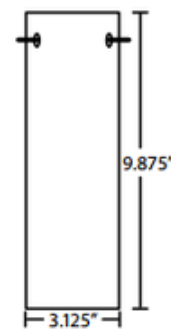

BRAND

Besa Lighting

DESCRIPTION

XP Quick Connect Copa 12 volt mini pendant features a glass diffuser available in Opal Matte, Amber Cloud, Amber Matte, Carrera, Ceylon, Garnet, Honey or Vanilla Matte. Finish in Satin Nickel or Bronze. Includes one 50 watt 12 volt JC GY6.35 low pressure halogen lamp. Includes 10 foot teflon-covered coaxial cable and quick connect connector. Canopy available, sold separately. UL listed. Suitable for indoor damp locations. General light distribution. Dimensions: 3.1 inch diameter x 9.9 inch height shade.

SHADE COLOR	Opal Matte
BODY FINISH	Bronze
WATTAGE	50W
DIMMER	Dimmable
DIMENSIONS	3.1"W x 9.9"H
BULB INCLUDED	
LAMP	1 x JC/GY6.35 (bipin)/50W/12V Halogen

SPEC # BES49068

COMPANY	PROJECT	FIXTURE TYPE	APPROVED BY	DATE