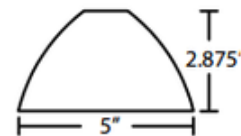

BRAND

Besa Lighting

DESCRIPTION

XP Domi low voltage mini pendant features a classical bell shape glass diffuser available in Bi-Color Orange/Pina, White, Red Matte, Marble, Mocha, Cherry, Oak, Chalk, Titan, Solare, Pearl, or Blue Matte. Finish in Bronze or Satin Nickel. Includes one 50 watt 12 volt JC GY6.35 halogen bi-pin lamp. UL listed. Suitable for indoor dry locations. Includes 10 foot field adjustable coaxial suspension cable, decorative sleeve at socketholder, and quick connect jack. Canopy options available, sold separately. 5 inch diameter x 2.9 inch height.

SHADE COLOR	Marble
BODY FINISH	Satin Nickel
WATTAGE	50W
DIMMER	Dimmable
DIMENSIONS	5"W x 2.9"H
BULB NOT INCLUDED	
LAMP	1 x JC/GY6.35 (bipin)/50W/12V Halogen

SPEC # BES49157

COMPANY	PROJECT	FIXTURE TYPE	APPROVED BY	DATE