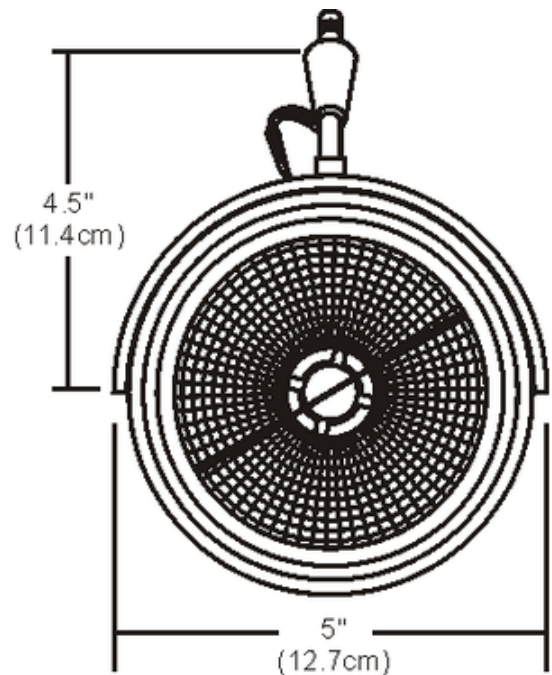

DESIGNER

Gregory Kay

BRAND

PureEdge Lighting

DESCRIPTION

Function Round Fast Jack fixture is geometrically shaped and rotates 360 degrees and tilts 180 degrees vertically. Available with a 5 inch stem length. Also available in a square head version. Mounts to a Monorail connector, Monorail 2 Circuit connector, or Fast Jack power canopy, sold separately. Finish available in Satin Nickel. One 75 Watt, 12 Volt, AR111 with screw terminal base is required, but not included. ETL listed.

SHADE COLOR	N/A
BODY FINISH	Satin Nickel
WATTAGE	75W
DIMMER	Dimmable
DIMENSIONS	5"W x 4.5"H
BULB NOT INCLUDED	
LAMP	1 x AR111/G53 (M4)/75W/12V Halogen

SPEC # EDG49187

COMPANY

PROJECT

FIXTURE TYPE

APPROVED BY