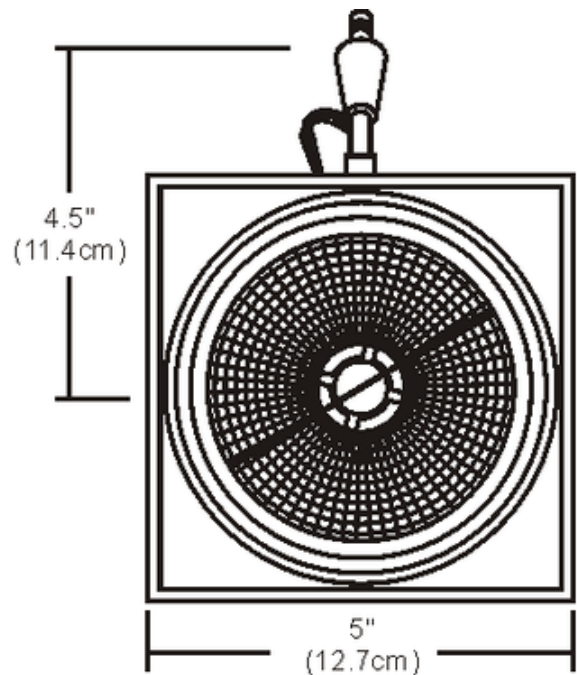

BRAND

PureEdge Lighting

DESCRIPTION

Function Square Fast Jack fixture is geometrically shaped, rotates 360 degrees and tilts 180 degrees vertically. Available with a 5 inch stem length. Also available in a round head version. Mounts to a Monorail connector, Monorail 2 Circuit connector, or Fast Jack power canopy, sold separately. Finish available in Satin Nickel. One 75 Watt, 12 Volt, AR111 with screw terminal base is required, but not included. ETL listed.

SHADE COLOR	N/A
BODY FINISH	Polished Nickel
WATTAGE	75W
DIMMER	Dimmable
DIMENSIONS	5"W x 4.5"H
BULB NOT INCLUDED	
LAMP	1 x AR111/G53 (M4)/75W/12V Halogen

SPEC # EDG49188

COMPANY	PROJECT	FIXTURE TYPE	APPROVED BY	DATE