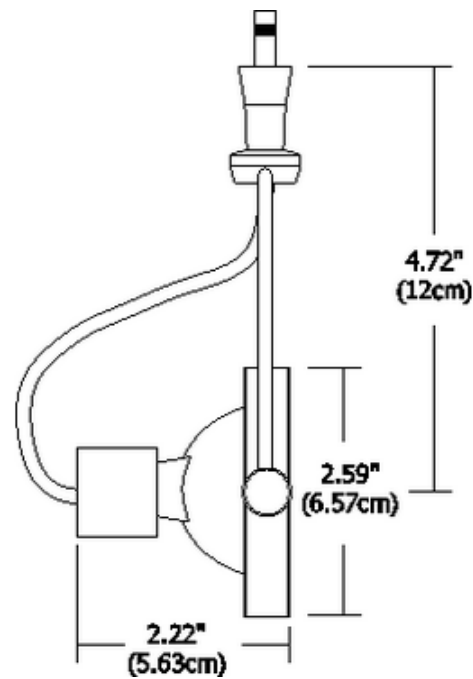

FJ Harley Head

Description:

Fast Jack Harley is a heavy duty, high tech head featuring 360 degree rotation and 180 degree tilt. Holds up to one accessory lens or louver, sold separately. Available with a 5 inch stem length. For use on Monorail or Monorail 2-Circuit track systems, or Fast Jack power canopy, sold separately. Includes Fast Jack Connector. Finish available in Polished Nickel or Satin Nickel. Requires one 75 watt GU5.3 base MR16, sold separately. ETL listed.

Shown in: Polished Nickel

List Price: \$161.00
 Our Price: \$80.50

Shade Color: N/A
 Body Finish: Polished Nickel
 Lamp: 1 x MR16/GU5.3 (bipin)/75W/12V Halogen
 1 x MR16/GU5.3 (bipin)/12V LED
 Wattage: 75W
 Dimmer: Dimmable
 Dimensions: 4.72"H x 2.59"W

Product Number: EDG49201			
Company:		Fixture Type:	Date: Feb 18, 2018
Project:		Approved By:	

#1200FJ-HARLEY-005H1-00PN

Fax: (773) 883-6131

Phone: 866-954-4489

Address: 1718 W. Fullerton Ave. Chicago IL 60614