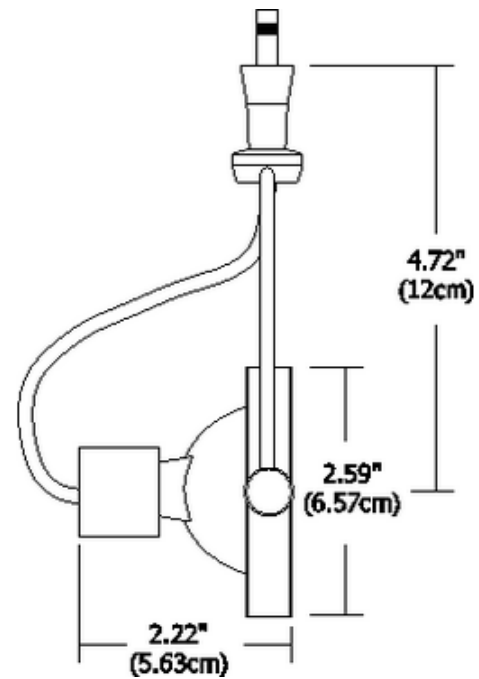

BRAND

PureEdge Lighting

DESCRIPTION

Fast Jack Harley is a heavy duty, high tech head featuring 360 degree rotation and 180 degree tilt. Holds up to one accessory lens or louver, sold separately. Available with a 5 inch stem length. For use on Monorail or Monorail 2-Circuit track systems, or Fast Jack canopy, sold separately. Includes Fast Jack Connector. Finish available in Polished Nickel. Requires one 12 volt, 75 watt GU5.3 base MR16, sold separately. Fast Jack canopy required when used as a monopoint, sold separately.

SHADE COLOR	N/A
BODY FINISH	Satin Nickel
WATTAGE	75W
DIMMER	Dimmable
DIMENSIONS	2.59"W x 4.72"H
BULB NOT INCLUDED	
LAMP	1 x MR16/GU5.3 (bipin)/75W/12V Halogen 1 x MR16/GU5.3 (bipin)/12V LED

SPEC # EDG49202