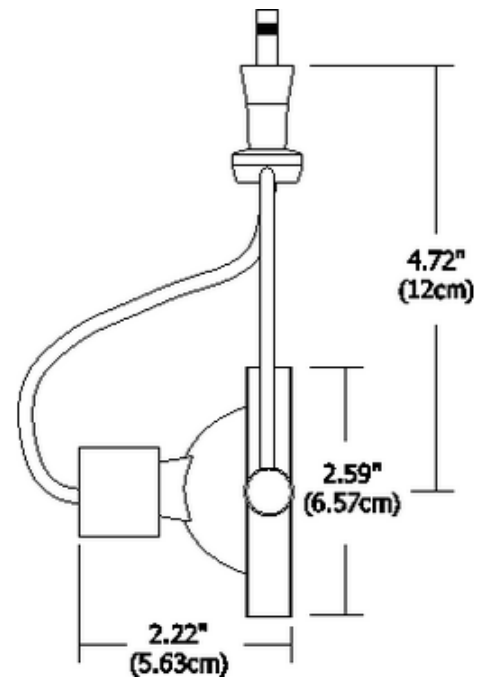

**BRAND** PureEdge Lighting

**DESCRIPTION**

Fast Jack Harley is a heavy duty, high tech head featuring 360 degree rotation and 180 degree tilt. Holds up to one accessory lens or louver, sold separately. Available with a 5 inch stem length. For use on Monorail or Monorail 2-Circuit track systems, or Fast Jack canopy, sold separately. Includes Fast Jack Connector. Finish available in Polished Nickel. Requires one 12 volt, 75 watt GU5.3 base MR16, sold separately. Fast Jack canopy required when used as a monopoint, sold separately.

<b>SHADE COLOR</b>	N/A
<b>BODY FINISH</b>	Satin Nickel
<b>WATTAGE</b>	75W
<b>DIMMER</b>	Dimmable
<b>DIMENSIONS</b>	2.59"W x 4.72"H
<b>BULB NOT INCLUDED</b>	
<b>LAMP</b>	1 x MR16/GU5.3 (bipin)/75W/12V Halogen 1 x MR16/GU5.3 (bipin)/12V LED

**SPEC #** EDG49202

COMPANY	PROJECT	FIXTURE TYPE	APPROVED BY	DATE