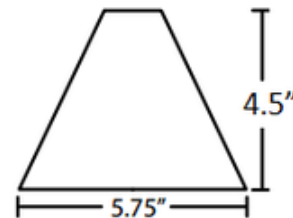

**BRAND**

Besa Lighting

**DESCRIPTION**

XP Quick Connect Kani low voltage mini pendant features a compact cone shaped glass shade available in Opal Matte, Amber Matte, Cobalt Blue Matte, Ruby Matte, Vanilla Matte, Carrera, Amber Cloud, Blue Cloud, Honey, or Garnet. Finish in Bronze or Satin Nickel. Includes one 50 watt 12 volt JC GY6.35 halogen bi-pin lamp. UL listed. Suitable for indoor damp locations. Includes 10 foot field adjustable coaxial suspension cable, decorative sleeve at socketholder, and a quick connect jack. Canopy options available, sold separately. 5.75 inch diameter x 4.5 inch height.

<b>SHADE COLOR</b>	Cobalt Blue Matte
<b>BODY FINISH</b>	Satin Nickel
<b>WATTAGE</b>	50W
<b>DIMMER</b>	Dimmable
<b>DIMENSIONS</b>	5.75"W x 4.5"H
<b>BULB INCLUDED</b>	
<b>LAMP</b>	1 x JC/GY6.35 (bipin)/50W/12V Halogen