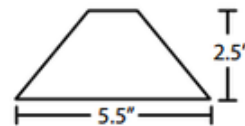

BRAND

Besa Lighting

DESCRIPTION

XP Quick Connect Kona low voltage mini pendant features a Mango Starpoint glass shade with a Satin Nickel finish. Includes 10 foot field adjustable teflon-covered coaxial cable, decorative sleeve at socketholder, and quick connect jack. One 50 watt 12 volt JC GY6.35 halogen bulb is included. 5.5 inch diameter x 2.5 inch height. UL listed.

SHADE COLOR	Bi-Color
BODY FINISH	Satin Nickel
WATTAGE	50W
DIMMER	Dimmable
DIMENSIONS	5.5"W x 2.5"H
BULB INCLUDED	
LAMP	1 x JC/GY6.35 (bipin)/50W/12V Halogen

SPEC #

BES49296

COMPANY

PROJECT

FIXTURE TYPE

APPROVED BY